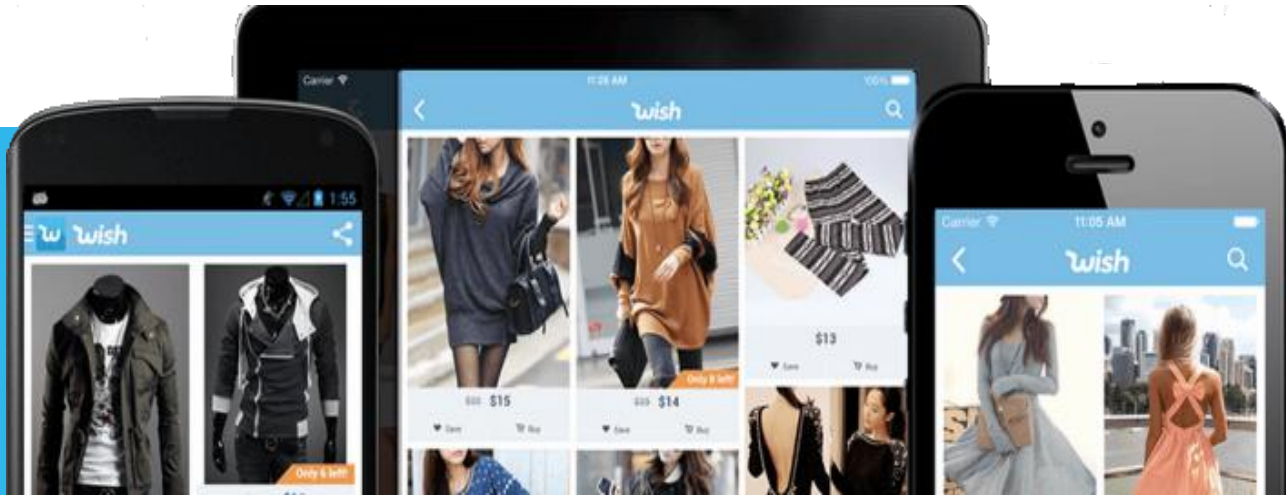

By-Mandy

wish

SHOPPING MADE FUN!