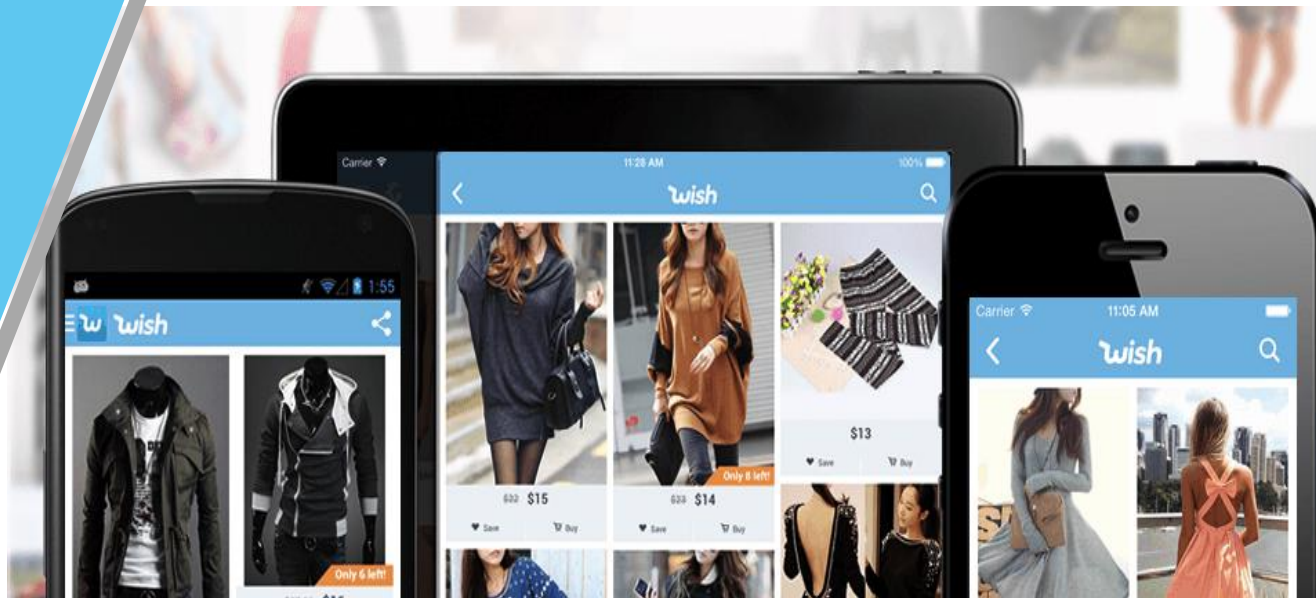

wish

wish-北美最大的移动电商平台

wish专注移动端

99%销售来自移动端
周重复购买率66%